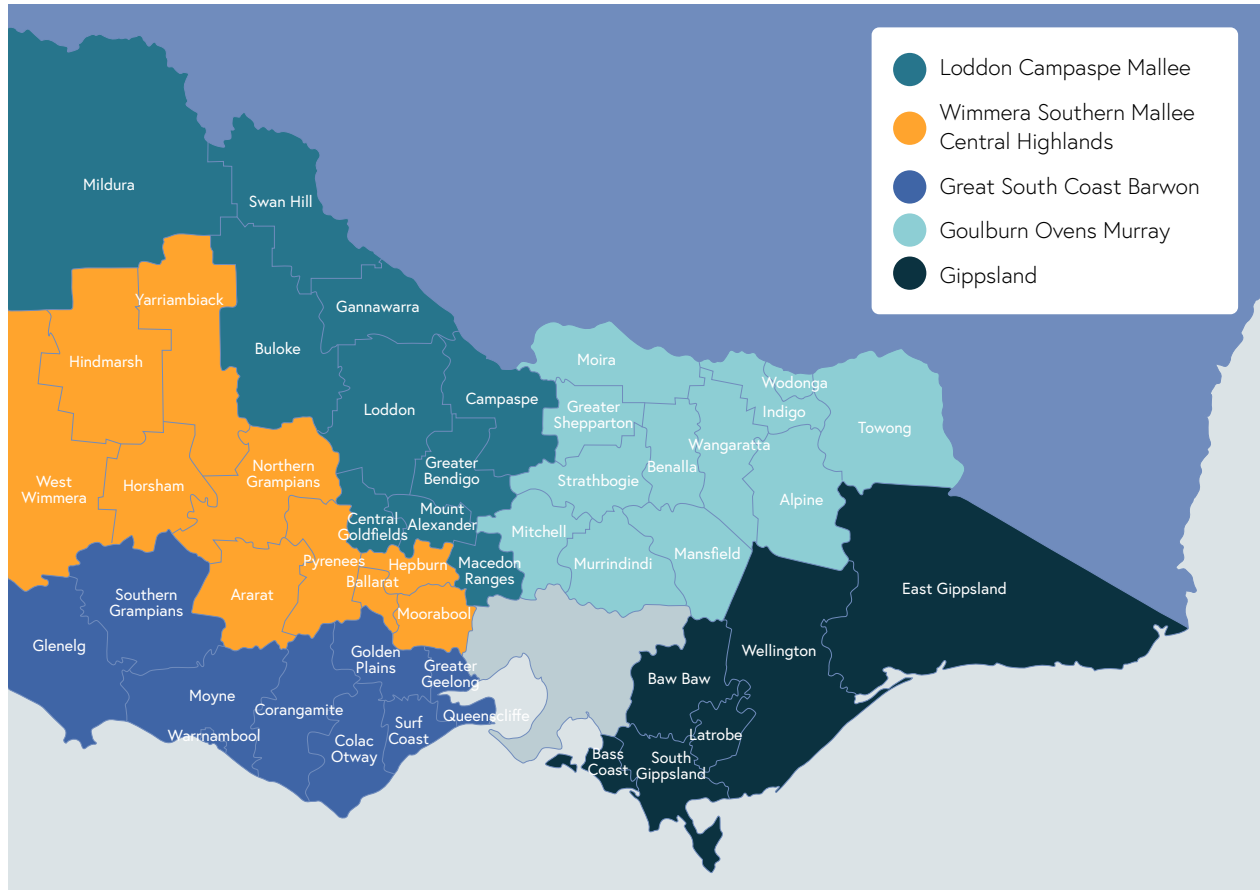

MAV Regional groupings of councils

Metropolitan regional groupings of councils

| Metropolitan | Councils |
|--------------------------------------|---|
| Inner Metropolitan South East (IMSE) | Bayside, Boroondara, Glen Eira, Melbourne, Port Phillip, Stonnington, Yarra |
| Metropolitan East (ME) | Knox, Manningham, Maroondah, Monash, Whitehorse, Yarra Ranges |
| Metropolitan North (MN) | Banyule, Darebin, Hume, Merri-bek, Nillumbik, Whittlesea |
| Metropolitan South (MS) | Cardinia, Casey, Frankston, Greater Dandenong, Kingston, Mornington Peninsula |
| Metropolitan West (MW) | Brimbank, Hobsons Bay, Maribyrnong, Melton, Moonee Valley, Wyndham |

MAV Regional groupings of councils

Non-Metropolitan regional groupings of councils

| Non-Metropolitan | Councils |
|---|---|
| Gippsland (G) | Bass Coast, Baw Baw, East Gippsland, Latrobe, South Gippsland, Wellington |
| Goulburn Ovens Murray (GOM) | Alpine, Benalla, Greater Shepparton, Indigo, Mansfield, Mitchell, Moira, Murrindindi, Strathbogie, Towong, Wangaratta, Wodonga |
| Great South Coast Barwon (GSCB) | Colac Otway, Corangamite, Glenelg, Golden Plains, Greater Geelong, Moyne, Queenscliffe, Southern Grampians, Surf Coast, Warrnambool |
| Loddon Campaspe Mallee (LCM) | Buloke, Campaspe, Central Goldfields, Gannawarra, Loddon, Greater Bendigo, Macedon Ranges, Mildura, Mount Alexander, Swan Hill |
| Wimmera Southern Mallee Central Highlands (WSMCH) | Ararat, Ballarat, Hepburn, Hindmarsh, Horsham, Moorabool, Northern Grampians, Pyrenees, West Wimmera, Yarriambiack |