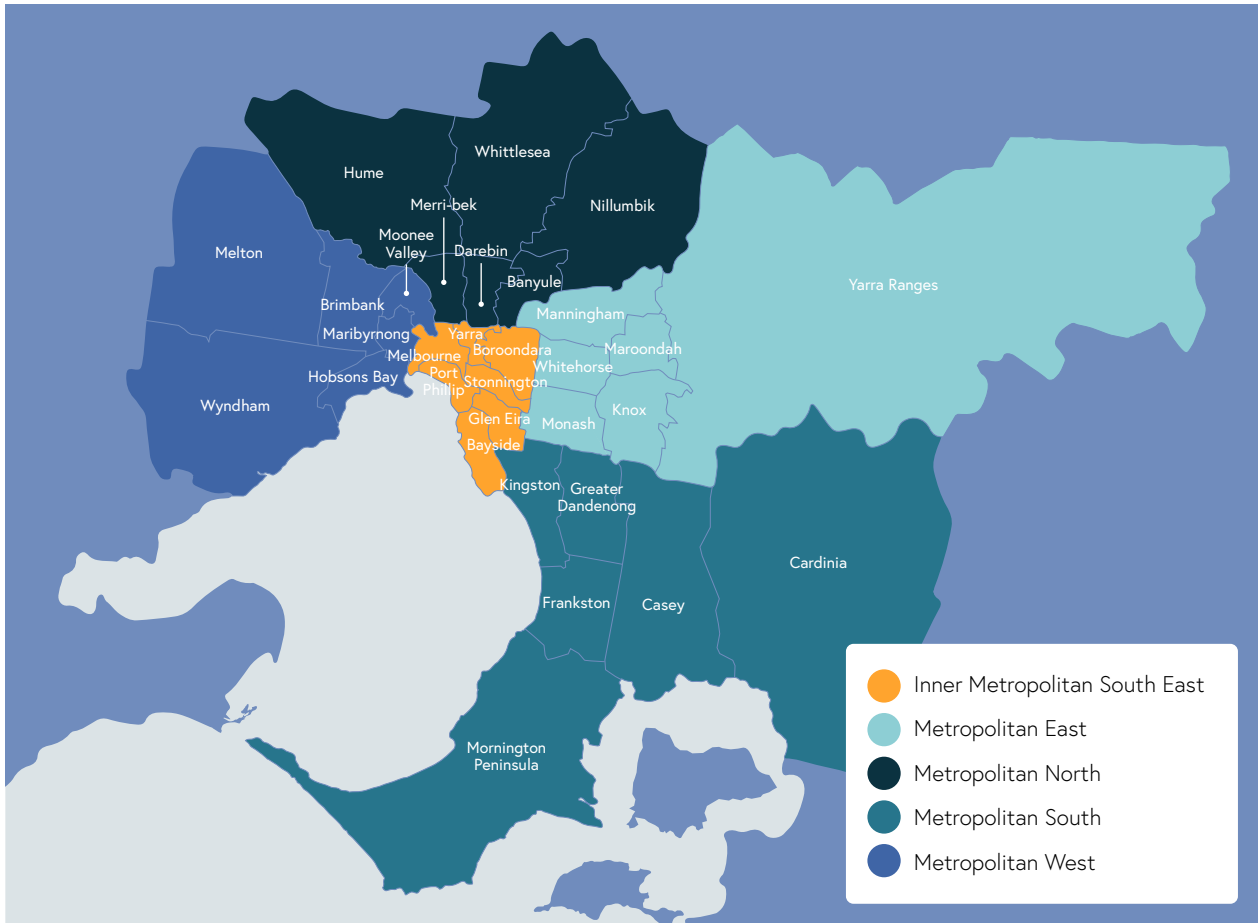

MAV Regional groupings of councils

Metropolitan regional groupings of councils

| Metropolitan | Councils |
|--------------------------------------|---|
| Inner Metropolitan South East (IMSE) | Bayside, Boroondara, Glen Eira, Melbourne, Port Phillip, Stonnington, Yarra |
| Metropolitan East (ME) | Knox, Manningham, Maroondah, Monash, Whitehorse, Yarra Ranges |
| Metropolitan North (MN) | Banyule, Darebin, Hume, Merri-bek, Nillumbik, Whittlesea |
| Metropolitan South (MS) | Cardinia, Casey, Frankston, Greater Dandenong, Kingston, Mornington Peninsula |
| Metropolitan West (MW) | Brimbank, Hobsons Bay, Maribyrnong, Melton, Moonee Valley, Wyndham |

MAV Regional groupings of councils

Non-Metropolitan regional groupings of councils

| Non-Metropolitan | Councils |
|---|---|
| Gippsland (G) | Bass Coast, Baw Baw, East Gippsland, Latrobe, South Gippsland, Wellington |
| Goulburn Ovens Murray (GOM) | Alpine, Benalla, Greater Shepparton, Indigo, Mansfield, Mitchell, Moira, Murrindindi, Strathbogie, Towong, Wangaratta, Wodonga |
| Great South Coast Barwon (GSCB) | Colac Otway, Corangamite, Glenelg, Golden Plains, Greater Geelong, Moyne, Queenscliffe, Southern Grampians, Surf Coast, Warrnambool |
| Loddon Campaspe Mallee (LCM) | Buloke, Campaspe, Central Goldfields, Gannawarra, Loddon, Greater Bendigo, Macedon Ranges, Mildura, Mount Alexander, Swan Hill |
| Wimmera Southern Mallee Central Highlands (WSMCH) | Ararat, Ballarat, Hepburn, Hindmarsh, Horsham, Moorabool, Northern Grampians, Pyrenees, West Wimmera, Yarriambiack |